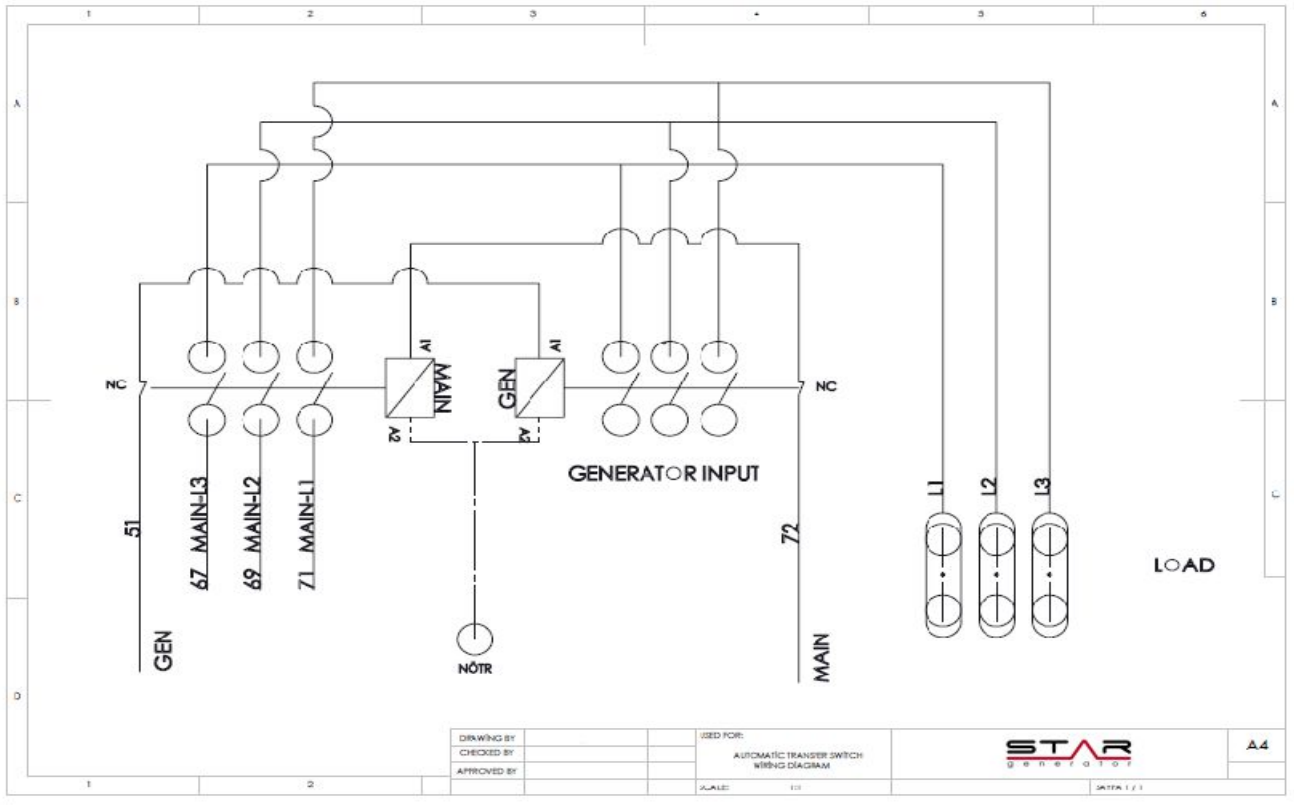

AUTOMATIC TRANSFER SWITCH WIRING DIAGRAM

START PANEL WIRING DIAGRAM DATAKOM D-300